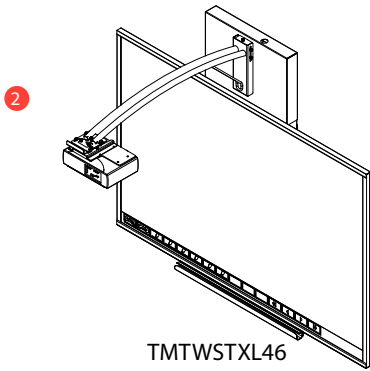

TMTWSTXL46
Total Wallmount ST
with XL46 projector