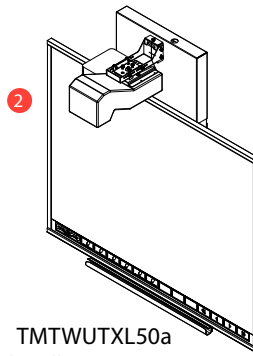

Dimensional Details

Overall width	24 ^{1/8} " (613mm) ST & UST	
Overall height of unit	65 ^{1/2} " (1664mm) ST & UST	
Overall depth	54 ^{5/8} " (1387mm) ST & 26 ^{3/8} " (664mm) UST	
Net Weight	ST model, without projector	90 lbs.
	UST model, without projector	85 lbs.
Operating Environment	41° F to 104°F (+5°C to +40°C)	

Shipping

ST Model	Dimensions	25 ^{1/8} "w (638mm) x 67 ^{2/2} "H (1715mm) x 10 ^{4/4} " D (260mm)
	Gross Shipping Weight	120 lbs.
UST Model	Dimensions	25 ^{1/8} "w (638mm) x 67 ^{2/2} "H (1715mm) x 10 ^{4/4} " D (260mm)
	Gross Shipping Weight	115 lbs.

TMTWUTXL50a
Total Wallmount UST
with XL50 projector

- 1 Finger-touch height adjustment with 18" (45cm) range means improved accessibility of both the board and the projector
- 2 Integrated projector means optimal focus, less shadowing, reduced glare, and projector-board calibration is maintained when adjusting height
- 3 Low noise operation means adjustment of the height without interruption to the flow of the presentation