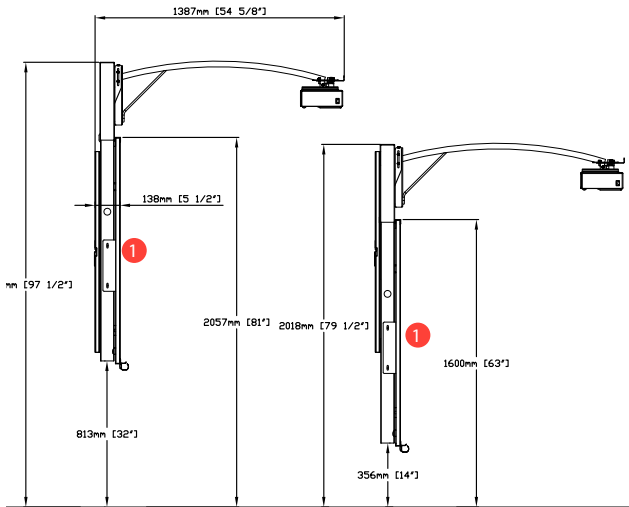

Dimensional Details

Overall width	24 ^{1/8} " (613mm) ST & UST	
Overall height of unit	65 ^{1/2} " (1664mm) ST & UST	
Overall depth	54 ^{5/8} " (1387mm) ST & 26 ^{3/8} " (664mm) UST	
Net Weight	ST model, without projector	90 lbs.
	UST model, without projector	85 lbs.
Operating Environment	41° F to 104°F (+5°C to +40°C)	

Shipping

ST Model	Dimensions	25 ^{1/8} "w (638mm) x 67 ^{2/2} "H (1715mm) x 10 ^{4/4} " D (260mm)
	Gross Shipping Weight	120 lbs.
UST Model	Dimensions	25 ^{1/8} "w (638mm) x 67 ^{2/2} "H (1715mm) x 10 ^{4/4} " D (260mm)
	Gross Shipping Weight	115 lbs.

No Hassle

If you have any problems, pick up the phone and let us know. We expect, and need, our customers to be delighted with our products and services.

TMTWSTXL46
Total Wallmount ST
with XL46 projector

TMTWUTXL50a
Total Wallmount UST
with XL50 projector

- 1 Finger-touch height adjustment with 18" (45cm) range means improved accessibility of both the board and the projector
- 2 Integrated projector means optimal focus, less shadowing, reduced glare, and projector-board calibration is maintained when adjusting height
- 3 Low noise operation means adjustment of the height without interruption to the flow of the presentation