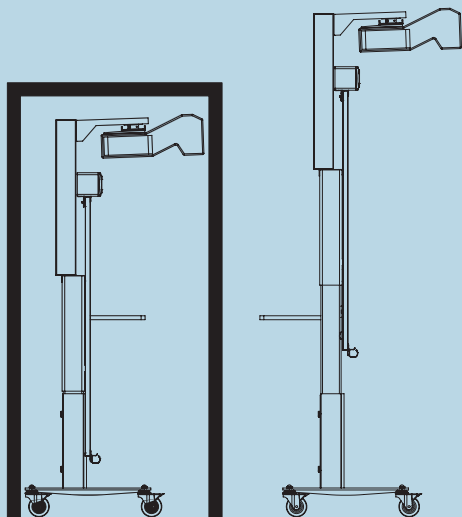

TMIR9856EM

98" w x 56" h, 110" diagonal

TeamBoard IR, EganMetallic IR frame.

- A strong professional design statement in any meeting room or lecture theatre.
- 110" diagonal in size, the TeamBoard IR is the largest interactive whiteboard in the market.
- A presentation solution with the power of interactivity—made easy.

The TeamBoard UST Mobile Stand can be moved room-to-room in moments. The motorized height adjustment maintains projector calibration so you are ready for your next presentation faster. In it's lowest position the Mobile UST Stand is at a comfortable height for wheelchair use and will roll through doorways with the projector in place.

- Ultra-short throw data projector provides very bright images with no shadow creation!
- Rolls room to room without having to re-calibrate or set up.
- Excellent for:
 - Tradeshows
 - Job site training
 - Multiple classrooms
- Features "lock solid" casters— locking both caster pivot and wheel rotation actions for presentation stability.
- Height adjustable: 61½–81½" h